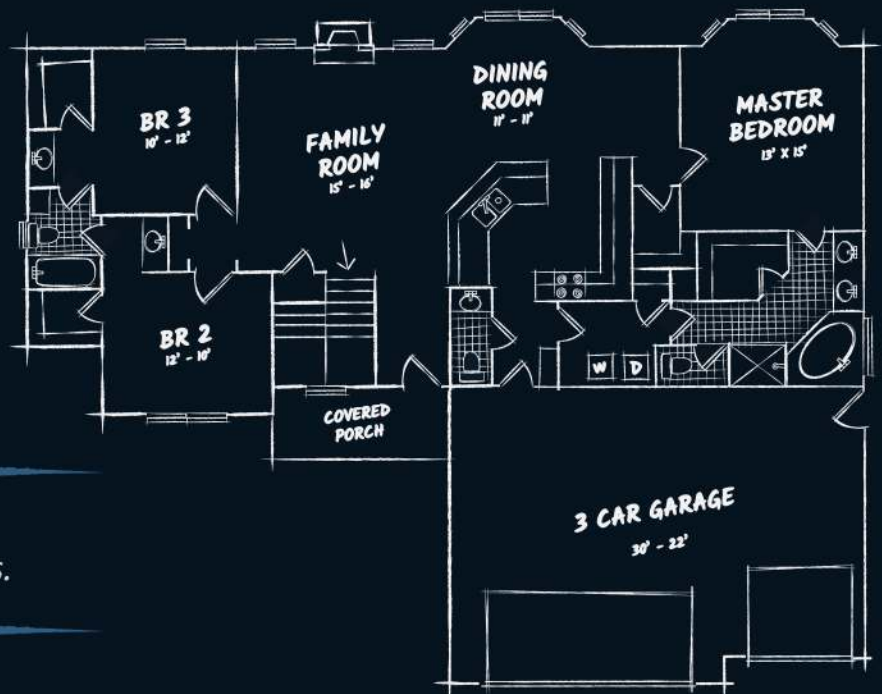

STABILIZER

- Covered front porch
- Vaulted ceilings in living areas
- Granite countertops throughout
- Pergo Outlast laminate flooring in living areas
- Walk-in closets

With large bedrooms and walk-in closets, there are many things to love about this plan. A large pantry and dining room make this kitchen great for someone who loves to cook. The large master suite has a corner tub, shower, and plenty of closet space. The built-in lockers across from the laundry room provide space to hang hats, coats, or backpacks.

This plan comes standard with custom cabinetry, complete with door/drawer hardware, and granite countertops. With the 3 car garage and large unfinished basement, this plan can accommodate many different size families.

**3 BEDROOM, 2.5 BATH
RANCH STYLE HOME
WITH 3 CAR GARAGE**

*Build sound structures.
Forge lasting relationships.*